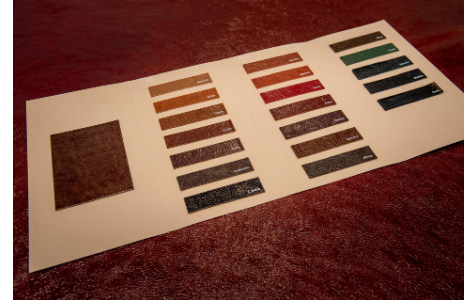

Conceria 800 S.p.A.

Via del Fontino, 6/8
56029 Santa Croce sull'Arno (Pisa)
P.I. 00113450506
conceria800@conceria800.it
www.conceria800.it

Zumba

Description: Bovine shoulders

Country of origin: France/Norway/Switzerland/Denmark

Size: 1,20/1,40 mq

Thickness: from 0,9 to 2,2 mm

Tanning: 100% veg tannage

Finish: Super shiny and havy milled article on shoulder, vegetable-tanned